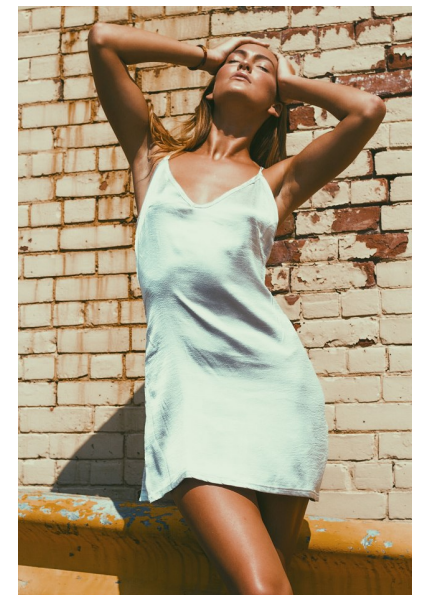

Elena Kennedy

Height 6'0" Bust 32" A/B Waist 25" Hips 35" Dress 2 US Shoe 10 US
Hair Blonde Eyes Green

Dynasty Agency, Inc. | 125 Newbury St. 5th Floor | Boston, MA 02116
Tel: 617) 536-7900 | Email: info@dynastymodelsinc.com