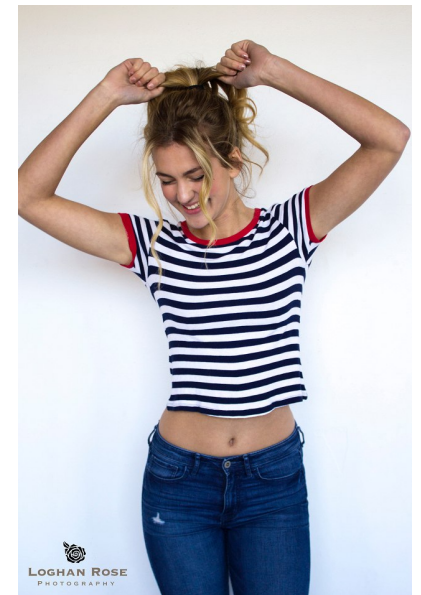

Elena Kennedy

Height 6'0" Bust 32" A/B Waist 25" Hips 35" Dress 2 US Shoe 10 US
Hair Blonde Eyes Green

Dynasty Agency, Inc. | 125 Newbury St. 5th Floor | Boston, MA 02116
Tel: 617) 536-7900 | Email: info@dynastymodelsinc.com