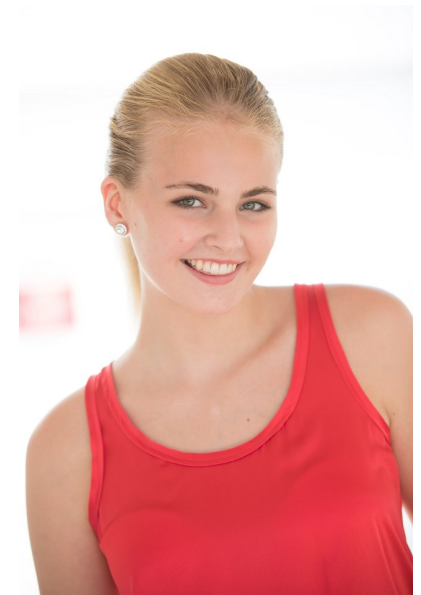

Catherine Hegarty

Height 6'0" Bust 34" B Waist 26.5" Hips 36" Dress 4 US Shoe 10 US
Hair Blonde Eyes Blue/Green

Dynasty Agency, Inc. | 125 Newbury St. 5th Floor | Boston, MA 02116
Tel: 617) 536-7900 | Email: info@dynastymodelsinc.com