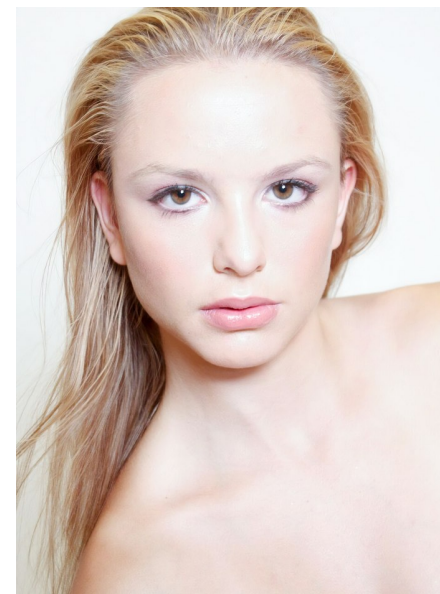

Danielle Soucie

Height 5'8" Bust 34" DD Waist 26.5" Hips 33" Dress 2 US Shoe 8.5 US
Hair Blonde Eyes Hazel

Dynasty Agency, Inc. | 125 Newbury St. 5th Floor | Boston, MA 02116
Tel: 617) 536-7900 | Email: info@dynastymodelsinc.com