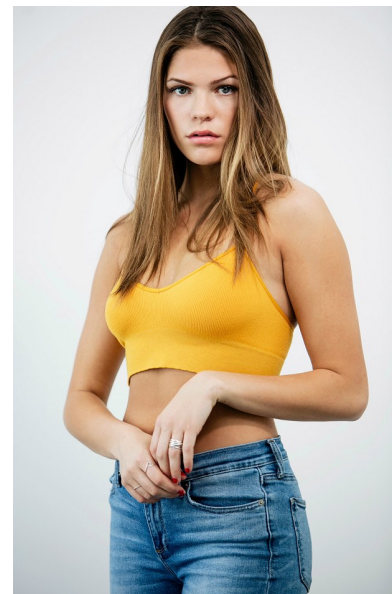

Ashley Bedard

Height 178cm Bust 86cm B/C Waist 62cm Hips 81cm Dress 2 US
Shoe 9.5 US Hair Light Brown Eyes Blue/Green

Dynasty Agency, Inc. | 125 Newbury St. 5th Floor | Boston, MA 02116
Tel: 617) 536-7900 | Email: info@dynastymodelsinc.com