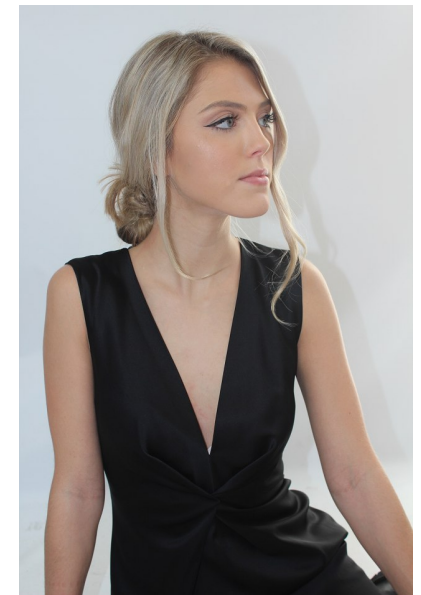

Hanna Campbell

Height 173cm Bust 81cm B Waist 62cm Hips 84cm Dress 2 US Shoe 7 US Hair Blonde Eyes Blue/Green

DMT
dynasty
MODELS & TALENT INC

Dynasty Agency, Inc. | 125 Newbury St. 5th Floor | Boston, MA 02116
Tel: 617) 536-7900 | Email: info@dynastymodelsinc.com