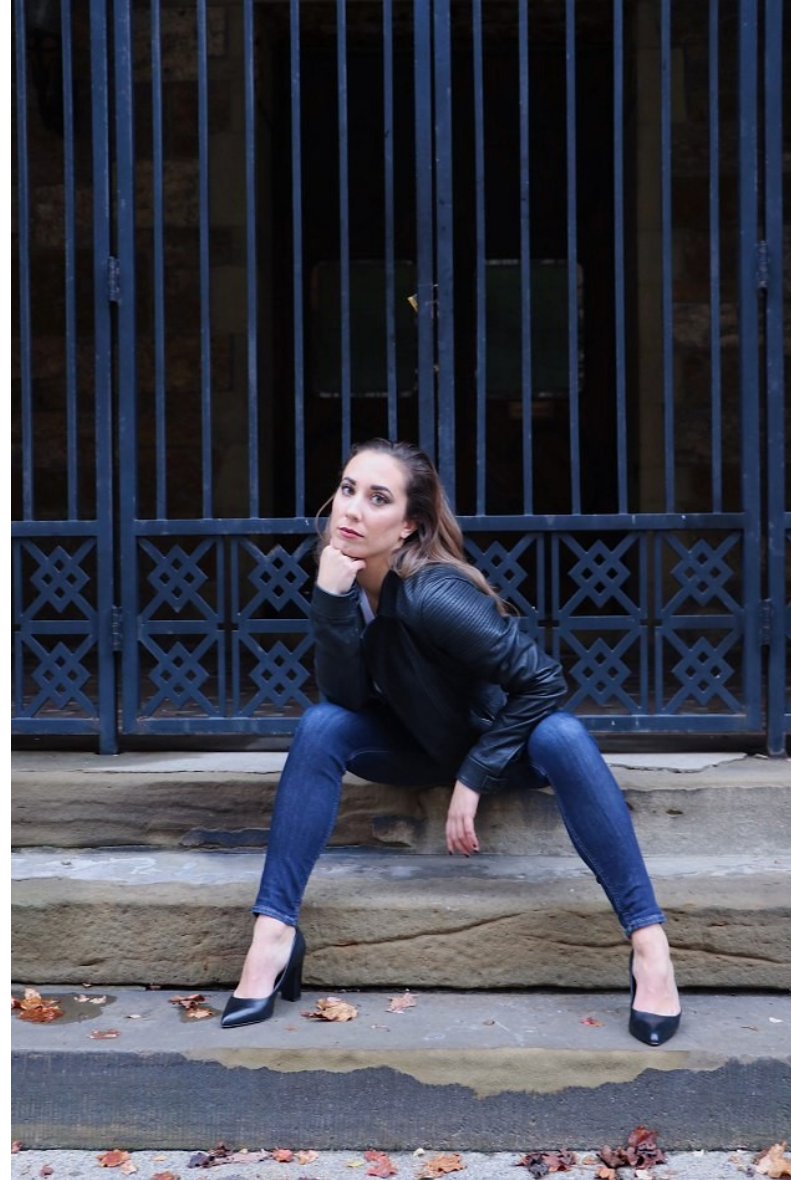

Maria Iuliano

Height 5'7" Bust 32" D Waist 26.5" Hips 39" Dress 2-4 US Shoe 7 US Hair Light Brown Eyes Green/Brown

Maria Iuliano

Height 5'7" Bust 32" D Waist 26.5" Hips 39" Dress 2-4 US Shoe 7 US Hair Light Brown Eyes Green/Brown

Maria Iuliano

Height 5'7" Bust 32" D Waist 26.5" Hips 39" Dress 2-4 US Shoe 7 US Hair Light Brown Eyes Green/Brown