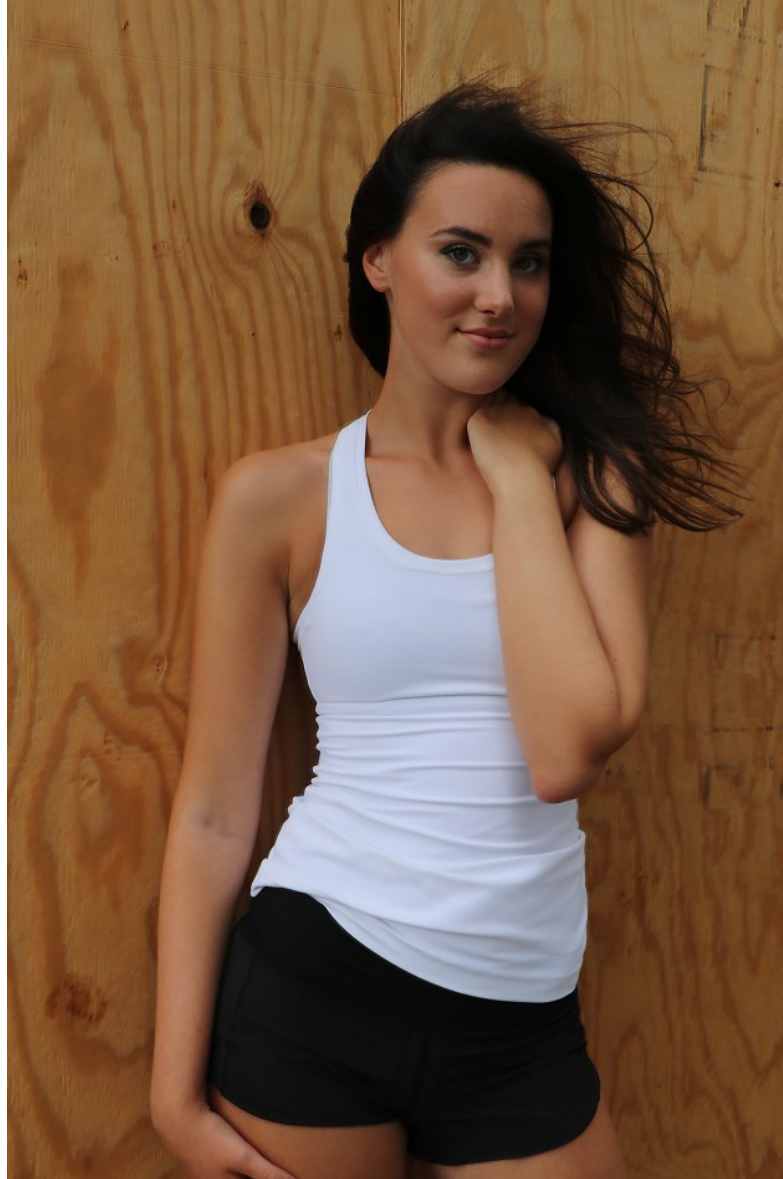

Erin Allaire

Height 5'9.5" Bust 32.5" A Waist 25.5" Hips 57" Dress 2 US Hair Brown Eyes Hazel

Erin Allaire

Height 5'9.5" Bust 32.5" A Waist 25.5" Hips 57" Dress 2 US Hair Brown Eyes Hazel

Erin Allaire

Height 5'9.5" Bust 32.5" A Waist 25.5" Hips 57" Dress 2 US Hair Brown Eyes Hazel