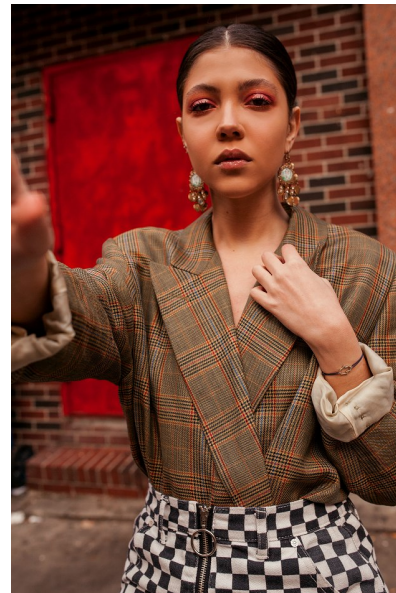

Amina Said

Height 5'8" Bust 30" B Waist 24" Hips 31" Dress 4 US Shoe 8 US
Hair Brown Eyes Hazel

Dynasty Agency, Inc. | 125 Newbury St. 5th Floor | Boston, MA 02116
Tel: 617) 536-7900 | Email: info@dynastymodelsinc.com