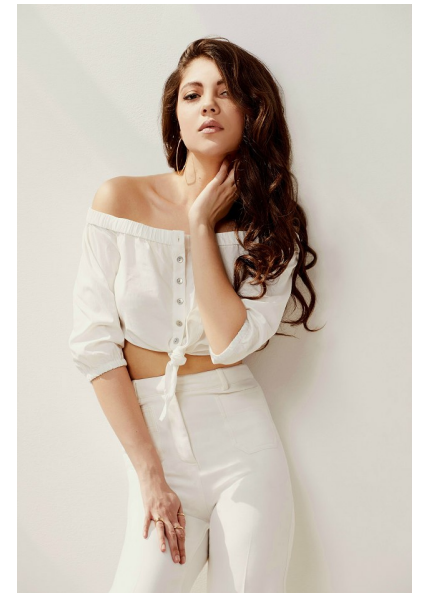

Amina Said

Height 5'8" Bust 30" B Waist 24" Hips 31" Dress 4 US Shoe 8 US
Hair Brown Eyes Hazel

Dynasty Agency, Inc. | 125 Newbury St. 5th Floor | Boston, MA 02116
Tel: 617) 536-7900 | Email: info@dynastymodelsinc.com