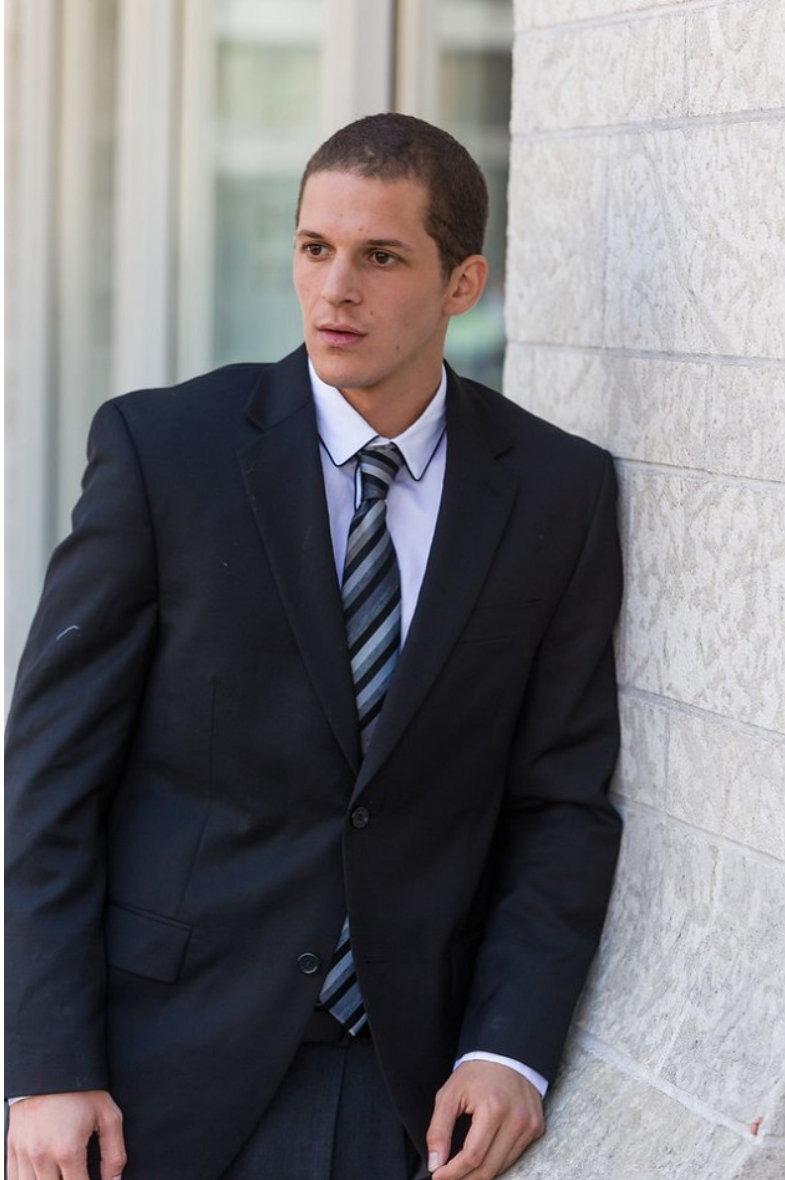

Israel Sanchez

Height 5'10" Chest 40" Waist 30" Inseam 32" Shoe 11.5 US Hair Light Brown Eyes Brown

Israel Sanchez

Height 5'10" Chest 40" Waist 30" Inseam 32" Shoe 11.5 US Hair Light Brown Eyes Brown

Israel Sanchez

Height 5'10" Chest 40" Waist 30" Inseam 32" Shoe 11.5 US Hair Light Brown Eyes Brown

Israel Sanchez

Height 5'10" Chest 40" Waist 30" Inseam 32" Shoe 11.5 US Hair Light Brown Eyes Brown

Israel Sanchez

Height 5'10" Chest 40" Waist 30" Inseam 32" Shoe 11.5 US Hair Light Brown Eyes Brown