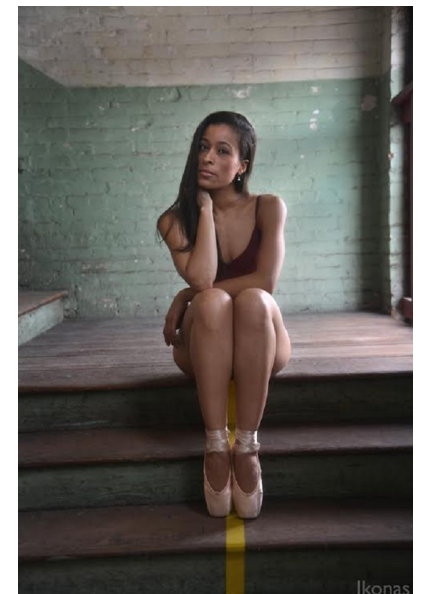

Lunara Devers

Height 5'6" Bust 34" B Waist 26" Hips 36" Dress 4 US Shoe 8 US
Hair Dark Brown Eyes Brown

DMT
dynasty
MODELS & TALENT INC.

Dynasty Agency, Inc. | 125 Newbury St. 5th Floor | Boston, MA 02116
Tel: 617) 536-7900 | Email: info@dynastymodelsinc.com