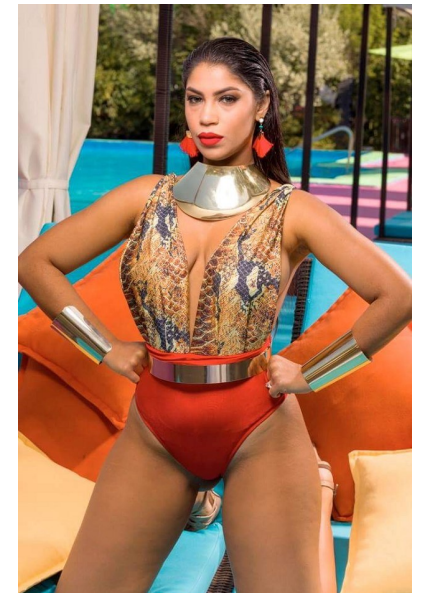

Kizzy Silva

Height 165cm Bust 76cm Waist 74cm Hips 102cm Dress 6 US Shoe 7.5
US Hair Black Eyes Brown

DMT
dynasty
MODELS & TALENT INC.

Dynasty Agency, Inc. | 125 Newbury St. 5th Floor | Boston, MA 02116
Tel: 617) 536-7900 | Email: info@dynastymodelsinc.com