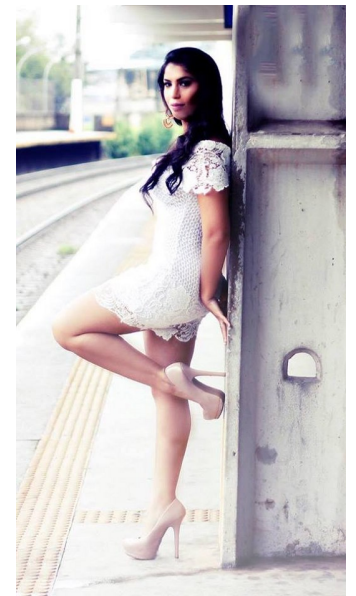

Kizzy Silva

Height 165cm Bust 76cm Waist 74cm Hips 102cm Dress 6 US Shoe 7.5
US Hair Black Eyes Brown

DMT
dynasty
MODELS & TALENT INC.

Dynasty Agency, Inc. | 125 Newbury St. 5th Floor | Boston, MA 02116
Tel: 617) 536-7900 | Email: info@dynastymodelsinc.com