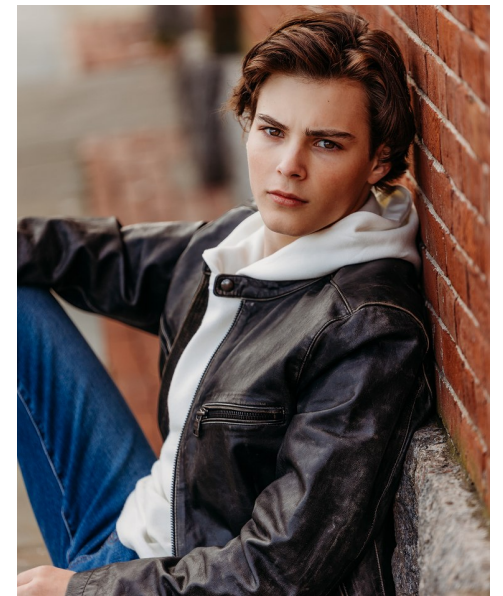

Brian LeRoy

Height 5'8.5" Waist 29" Inseam 25.5" Sleeve 16.5" Suit 38" Suit Length S
Shoe 9 US Top M Bottom M Hair Brown Eyes Brown

Dynasty Agency, Inc. | 501 Boylston Street | Boston, MA 02116
Tel: (617) 536-7900 | Email: info@dynastymodelsinc.com