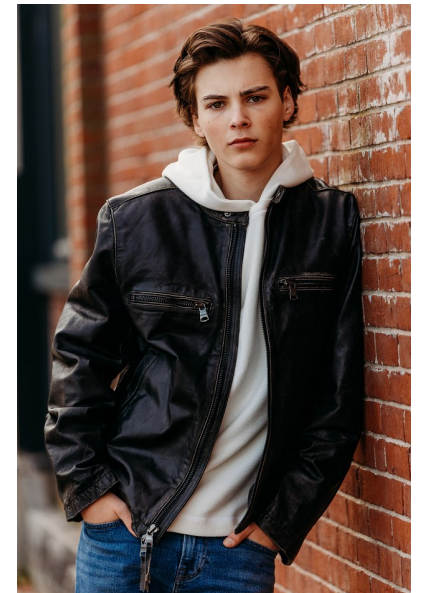

Brian LeRoy

Height 5'8.5" Waist 29" Inseam 25.5" Sleeve 16.5" Suit 38" Suit Length S
Shoe 9 US Top M Bottom M Hair Brown Eyes Brown

Dynasty Agency, Inc. | 501 Boylston Street | Boston, MA 02116
Tel: (617) 536-7900 | Email: info@dynastymodelsinc.com